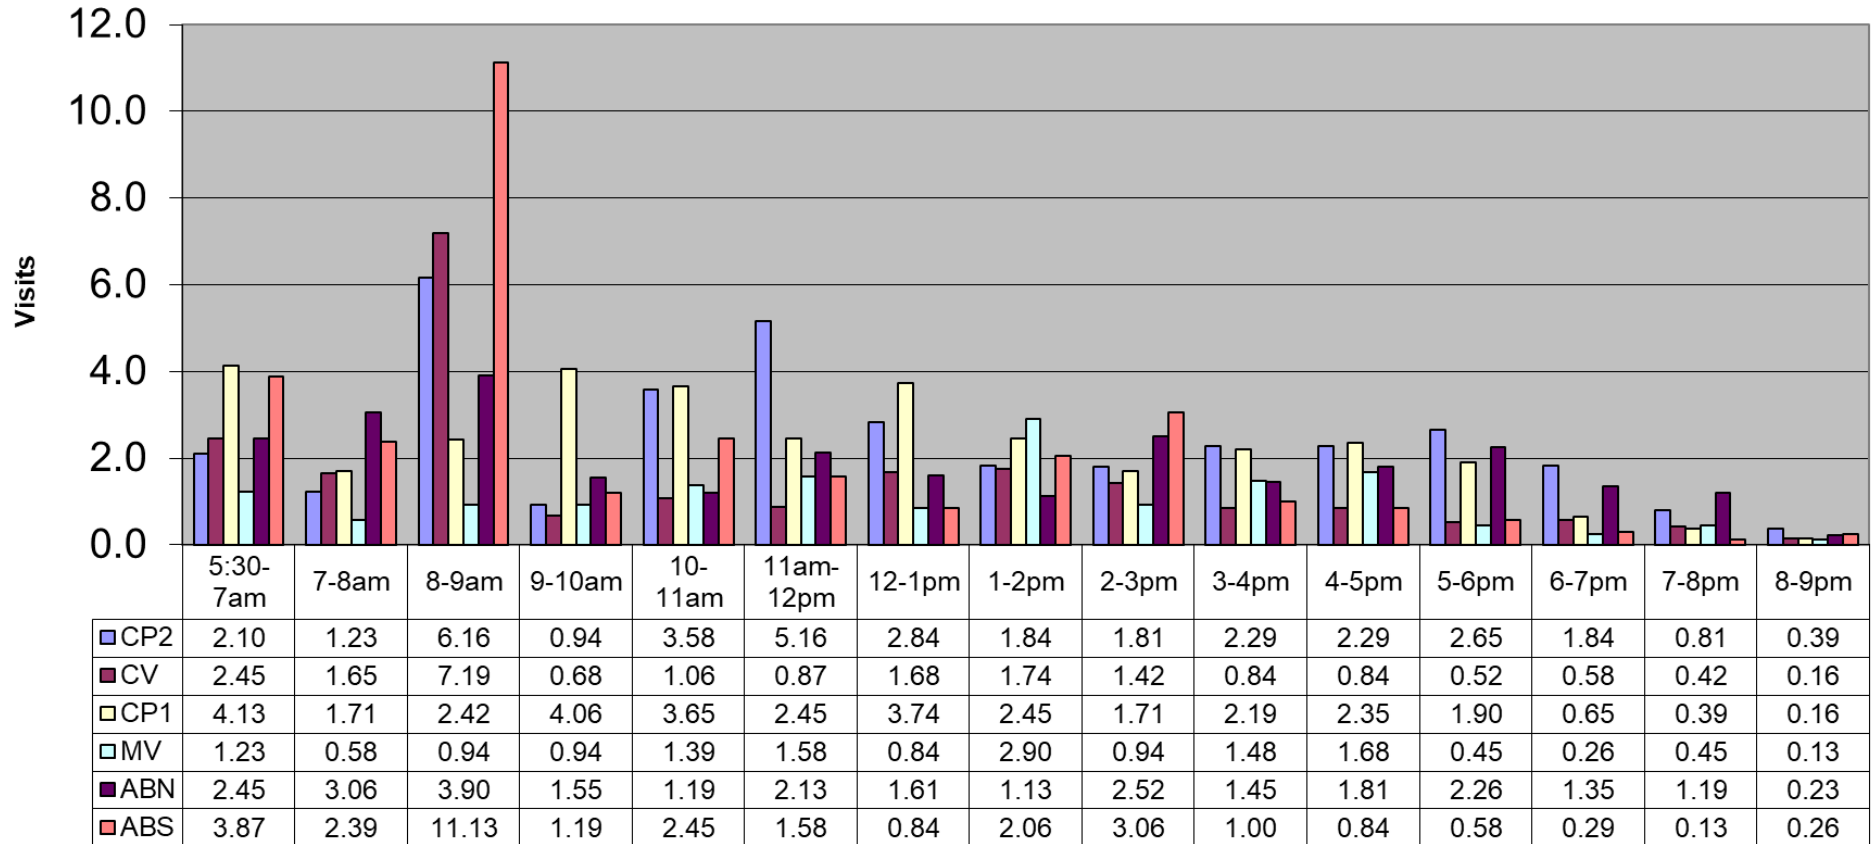

July 2021 - Pool Use by Hour - Major Centers

	LC	CH	DH	EC	CR	SRS	WEST
Total Visits	2000	1058	1739	0	1062	1442	954
Avg Daily	65	34	56	0	34	47	31
Avg Hourly	4.16	2.20	3.62	0.00	2.21	3.00	1.99

July 2021 - Satellite Centers - Pool Use by Hour

Visits By Hour

	ABN	ABS	CP1	CP2	CV	MV
Total Visits	863	982	1053	1113	685	489
Avg Visits Per Day	27.84	31.68	33.97	35.90	22.10	15.77
Avg Visits Per Hour	1.80	2.04	2.19	2.32	1.43	1.02