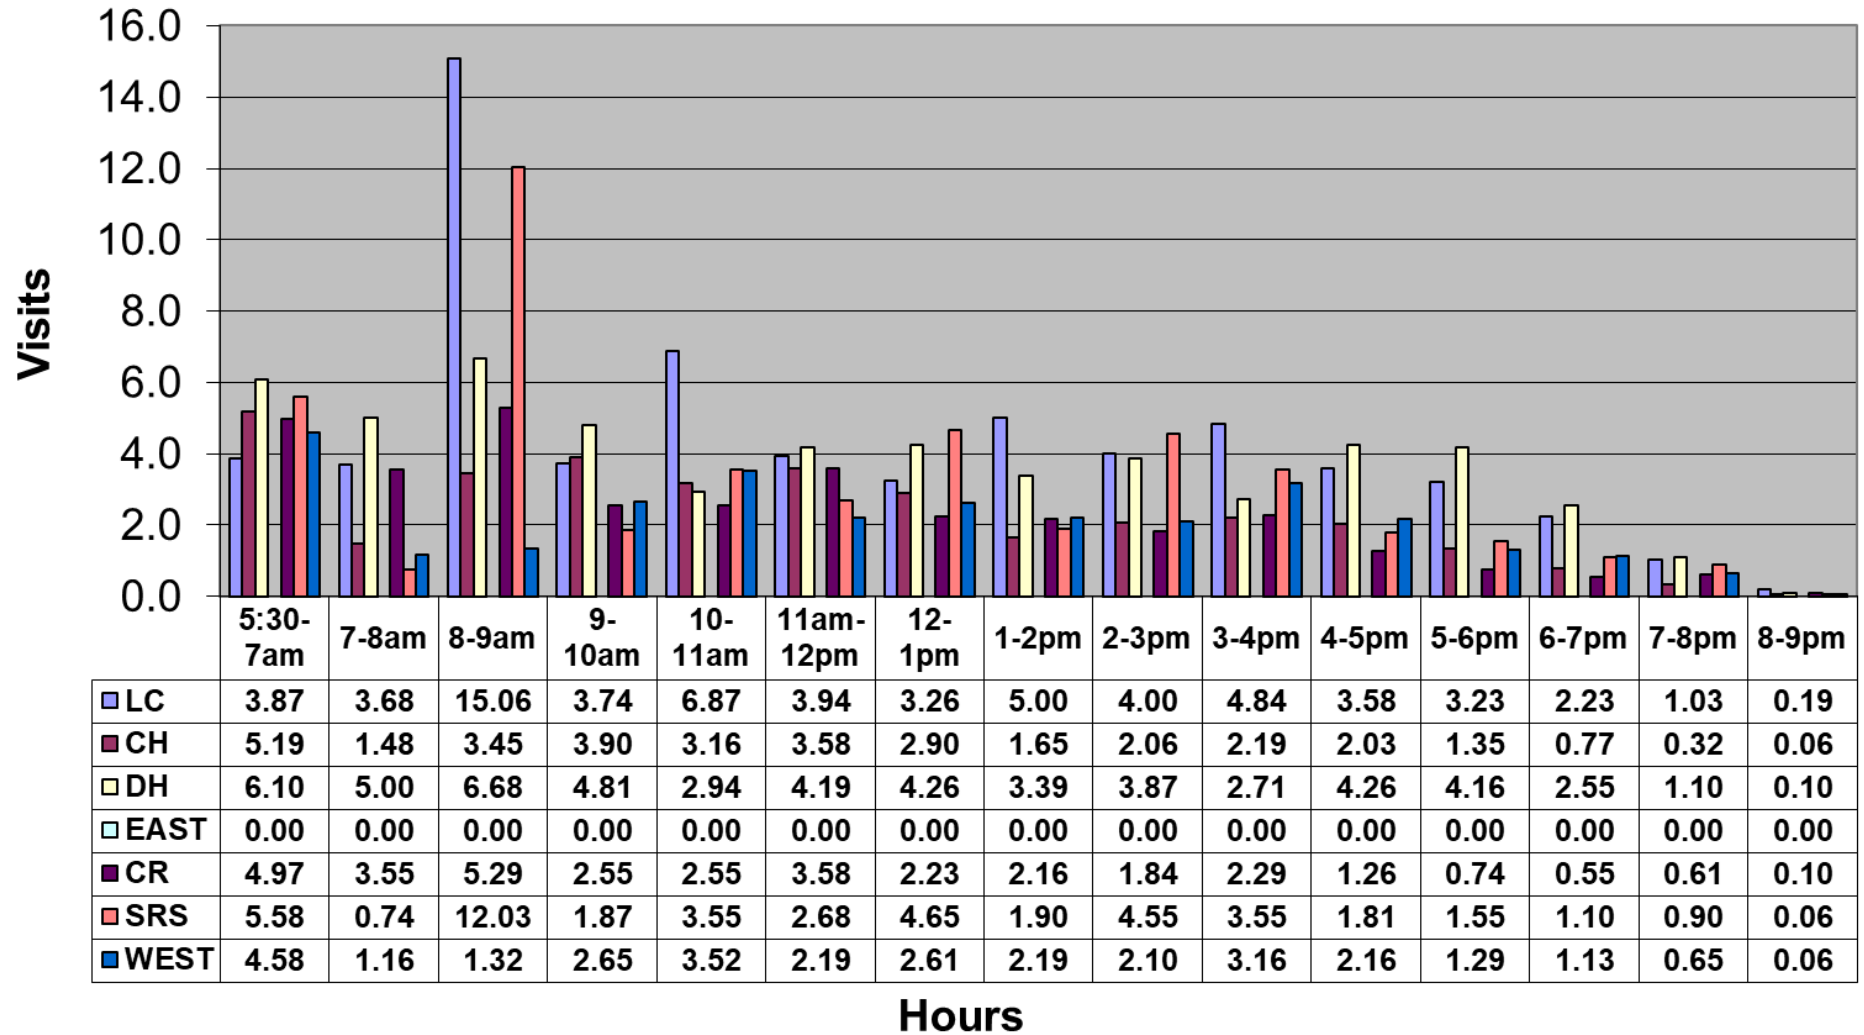

July 2021 - Pool Use by Hour - Major Centers

	LC	CH	DH	EC	CR	SRS	WEST
Total Visits	2000	1058	1739	0	1062	1442	954
Avg Daily	65	34	56	0	34	47	31
Avg Hourly	4.16	2.20	3.62	0.00	2.21	3.00	1.99

July 2021 - Satellite Centers - Pool Use by Hour

Visits By Hour

	ABN	ABS	CP1	CP2	CV	MV
Total Visits	863	982	1053	1113	685	489
Avg Visits Per Day	27.84	31.68	33.97	35.90	22.10	15.77
Avg Visits Per Hour	1.80	2.04	2.19	2.32	1.43	1.02